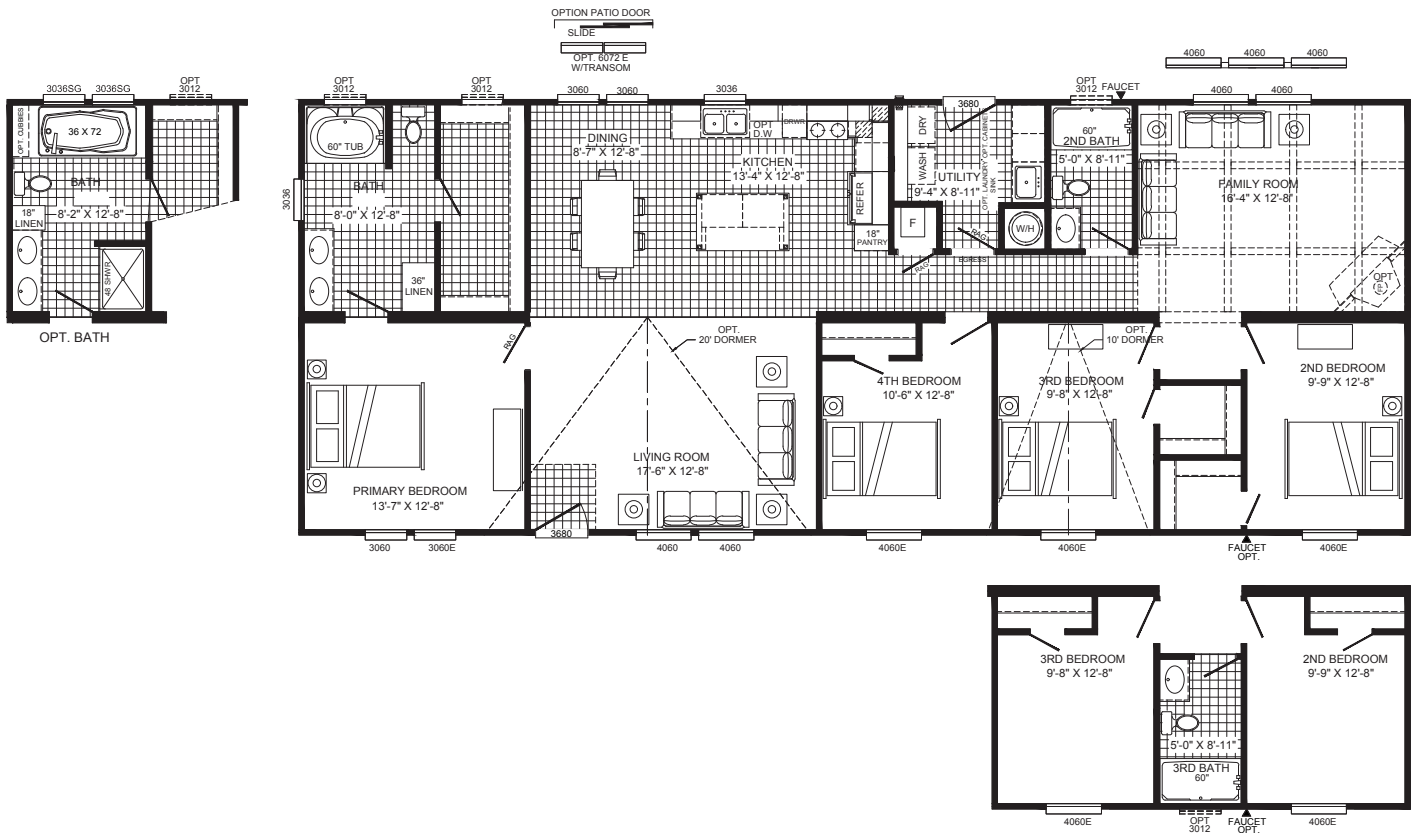

BUCCANEER
HOMES

The Knight B5034ADM

1,813 Sq Ft | 4 Beds | 2 Baths | 28x72

The home series and floor plans indicated will vary by retailer and state. Your local Home Center can quote you on specific prices and terms of purchase for specific homes. Buccaneer Homes invests in continuous product and process improvement. All home series, floor plans, specifications, dimension, features, materials, availability, and starting prices shown on this website are artist's renderings or estimates, and are subject to change without notice. Dimensions are nominal and length and width measurements are from exterior wall to exterior wall.