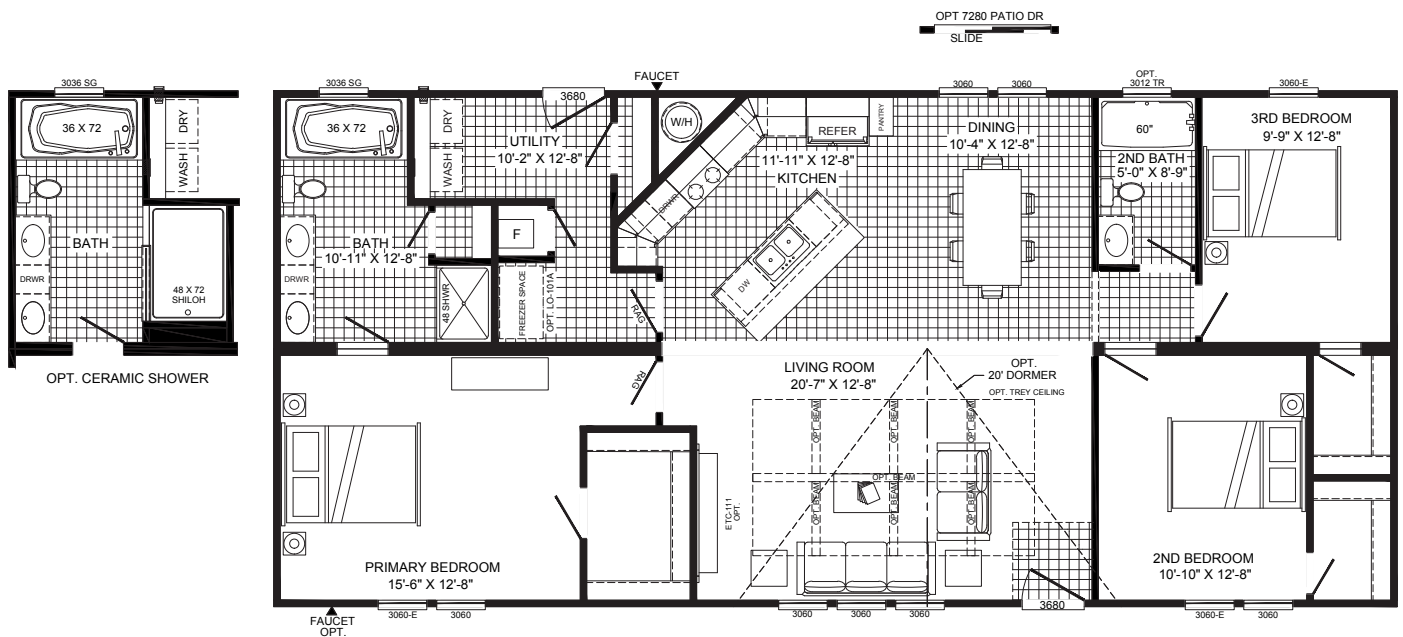

BUCCANEER
HOMES

The Kimmel B5056ADM

1,546 Sq Ft | 3 Beds | 2 Baths | 28x62

The home series and floor plans indicated will vary by retailer and state. Your local Home Center can quote you on specific prices and terms of purchase for specific homes. Buccaneer Homes invests in continuous product and process improvement. All home series, floor plans, specifications, dimension, features, materials, availability, and starting prices shown on this website are artist's renderings or estimates, and are subject to change without notice. Dimensions are nominal and length and width measurements are from exterior wall to exterior wall.