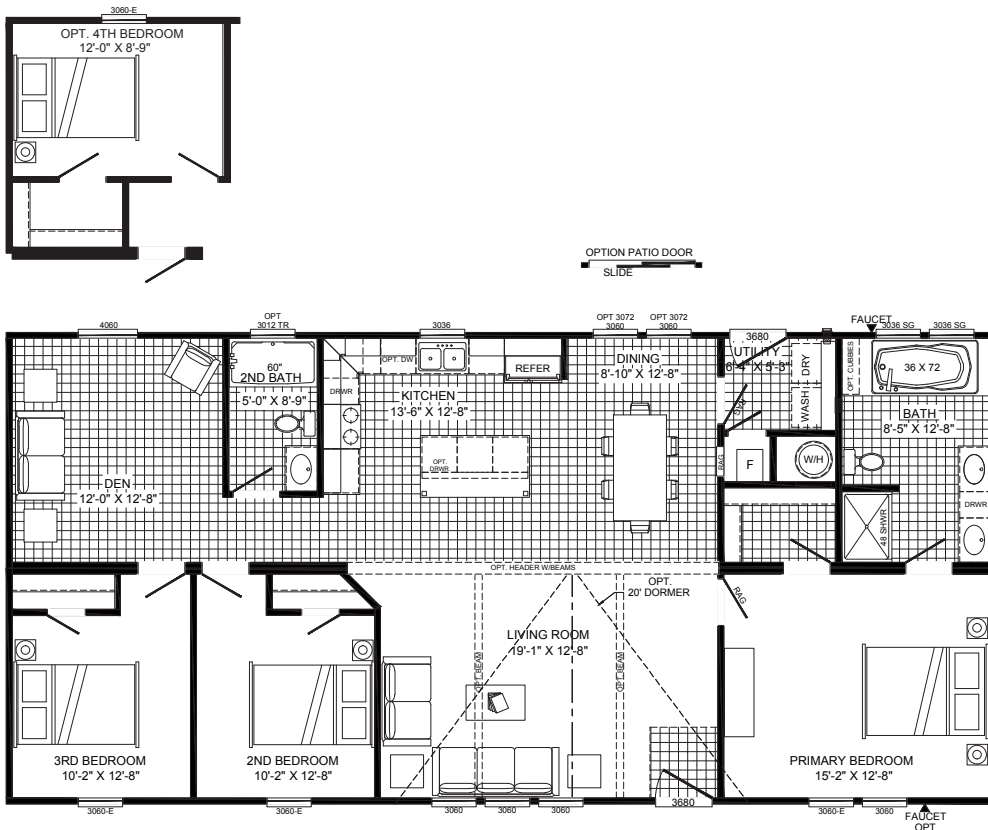

BUCCANEER
HOMES

The Stark B5050ADM

1,493 Sq Ft | 3 Beds | 2 Baths | 28x60

The home series and floor plans indicated will vary by retailer and state. Your local Home Center can quote you on specific prices and terms of purchase for specific homes. Buccaneer Homes invests in continuous product and process improvement. All home series, floor plans, specifications, dimension, features, materials, availability, and starting prices shown on this website are artist's renderings or estimates, and are subject to change without notice. Dimensions are nominal and length and width measurements are from exterior wall to exterior wall.